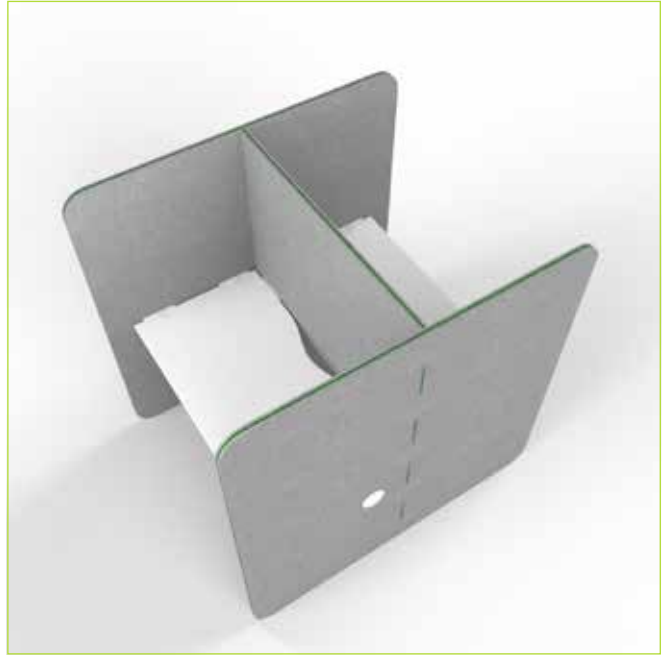

Hush Pod

Hush Pod

Hush Pod

Hush Pod

Hush Slide

Hush Slide Middle

Hush Slide Low

Hush Slide High

Hush Slide Controller

- Fast smooth motorised mechanism at 80mm per second with a 10kg load capacity
- Custom made width between 1000mm and 1500mm for each panel
- Panel height of 600mm with motorised adjustment of 450mm
- Top of panel height is 720 to 1150mm above floor level on a static desk
- Strong, rigid, and sturdy yet lightweight
- Ideal for height adjustable desks as it reduces weight load on motors
- Retrofit to existing desks with no down time
- Easy to install and operate