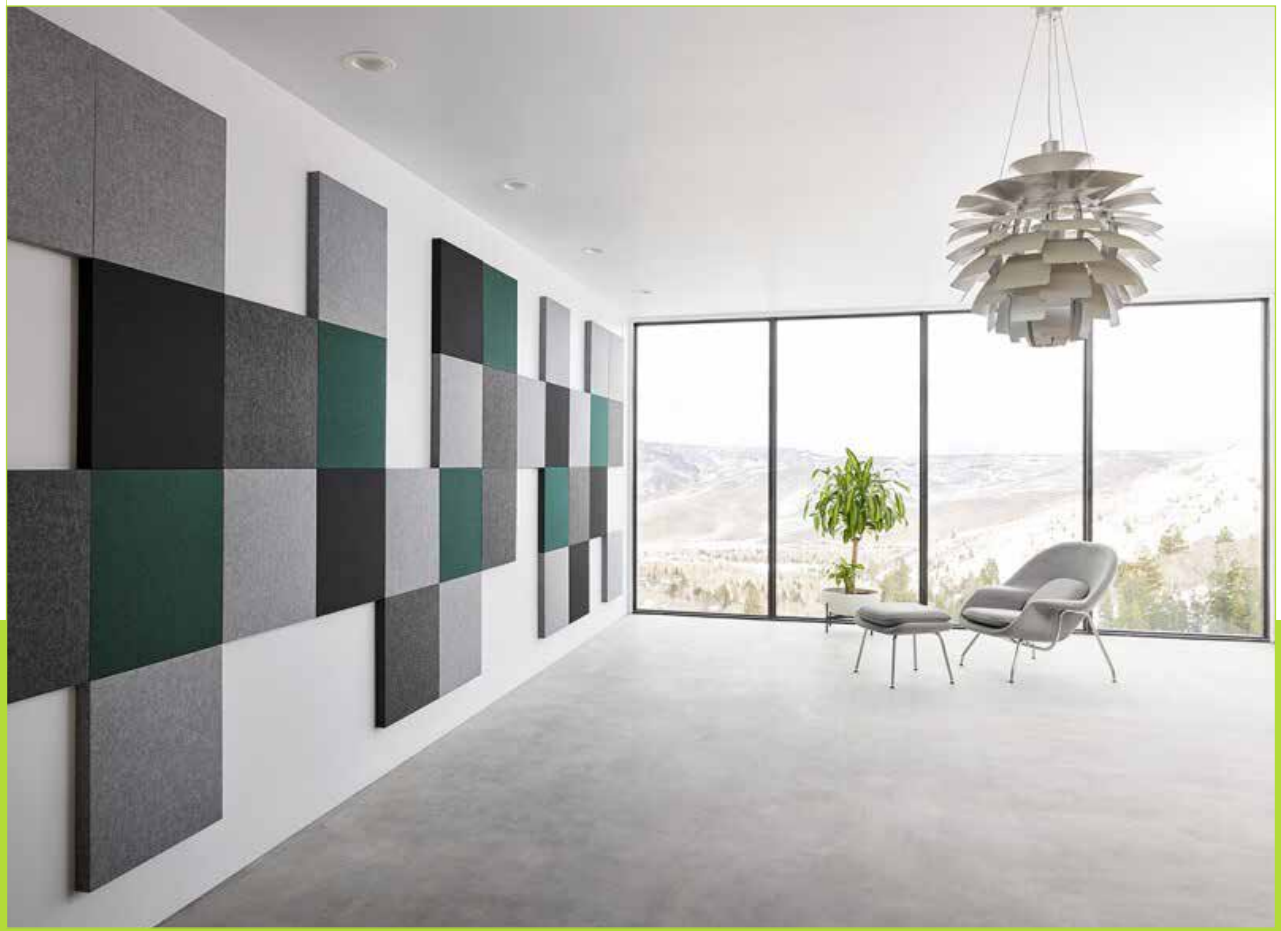

HUSH ACOUSTIC CATALOGUE

The Agile Office

The Agile Office

P. 03 9088 8040 | W: theagileoffice.com.au
E: sales@theagileoffice.com.au

DESCRIPTION:

Hush is a lightweight and semi-rigid panel with excellent sound-absorb properties. Designed with solid colour throughout, it can be cut to a variety of sizes to suit any screen or panel application.